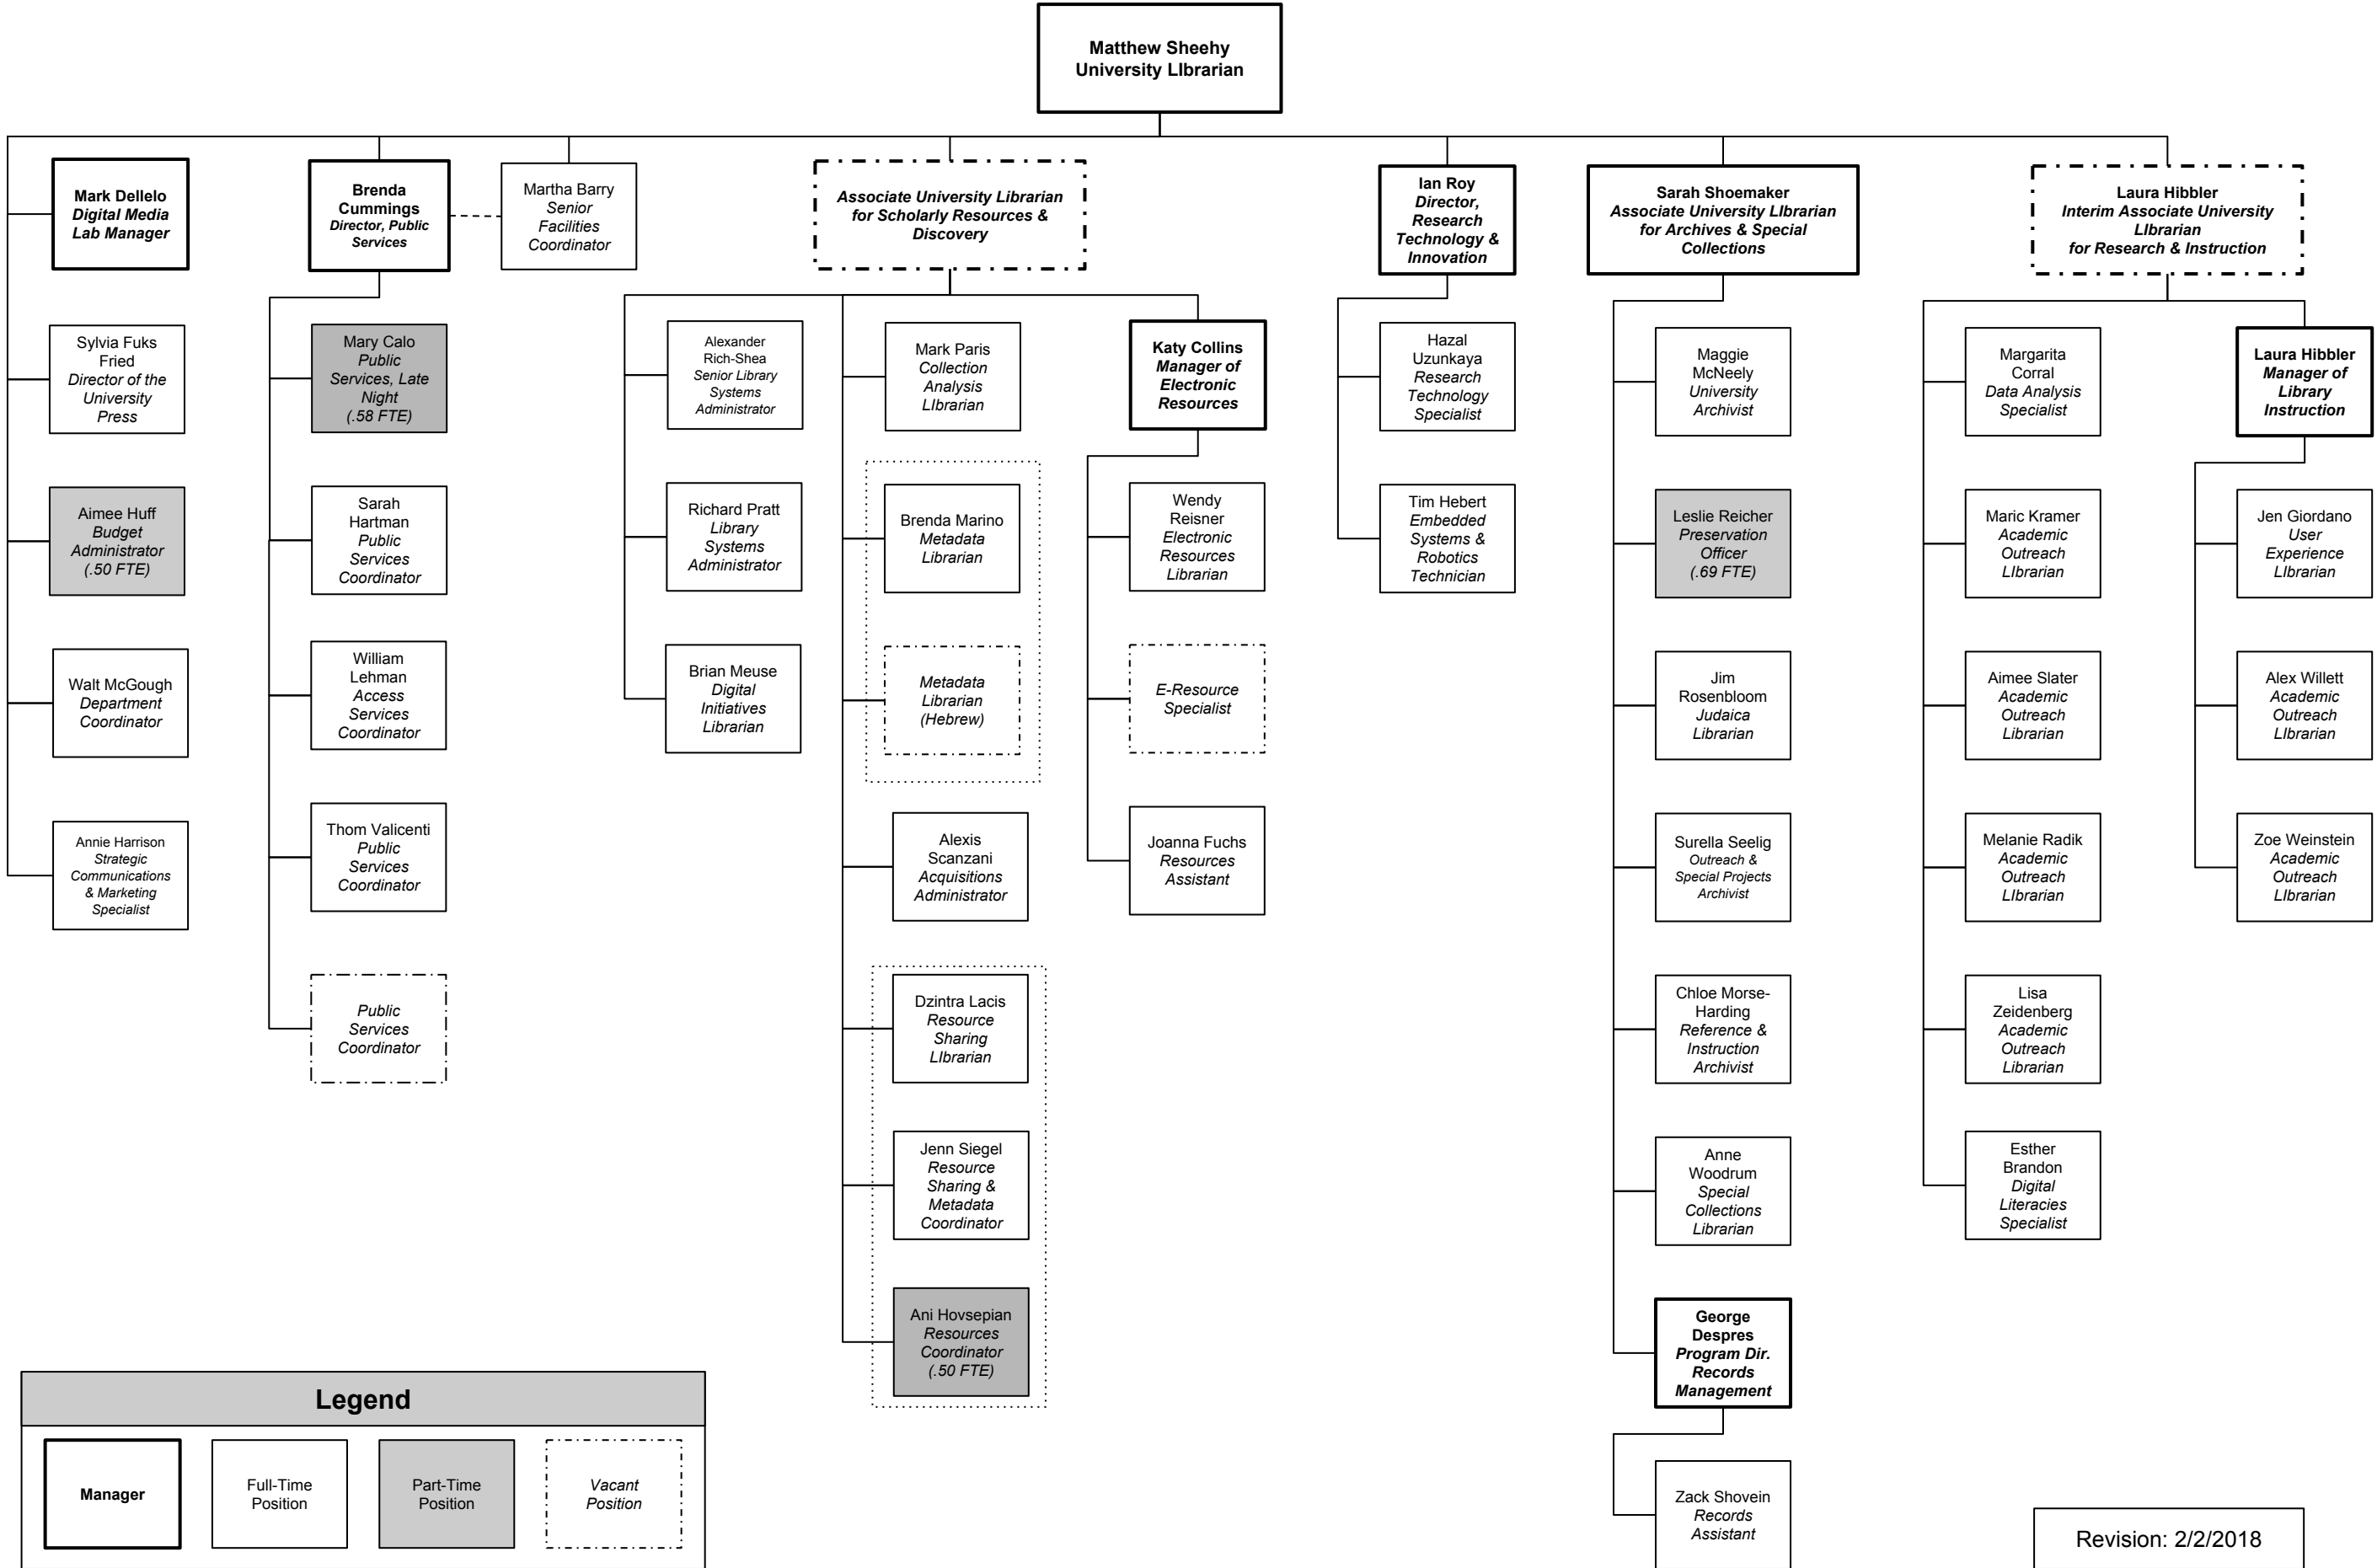

# Brandeis Library Services Org Chart

## Legend

<b>Manager</b>	Full-Time Position	Part-Time Position	Vacant Position
----------------	-----------------------	-----------------------	--------------------

Revision: 2/2/2018