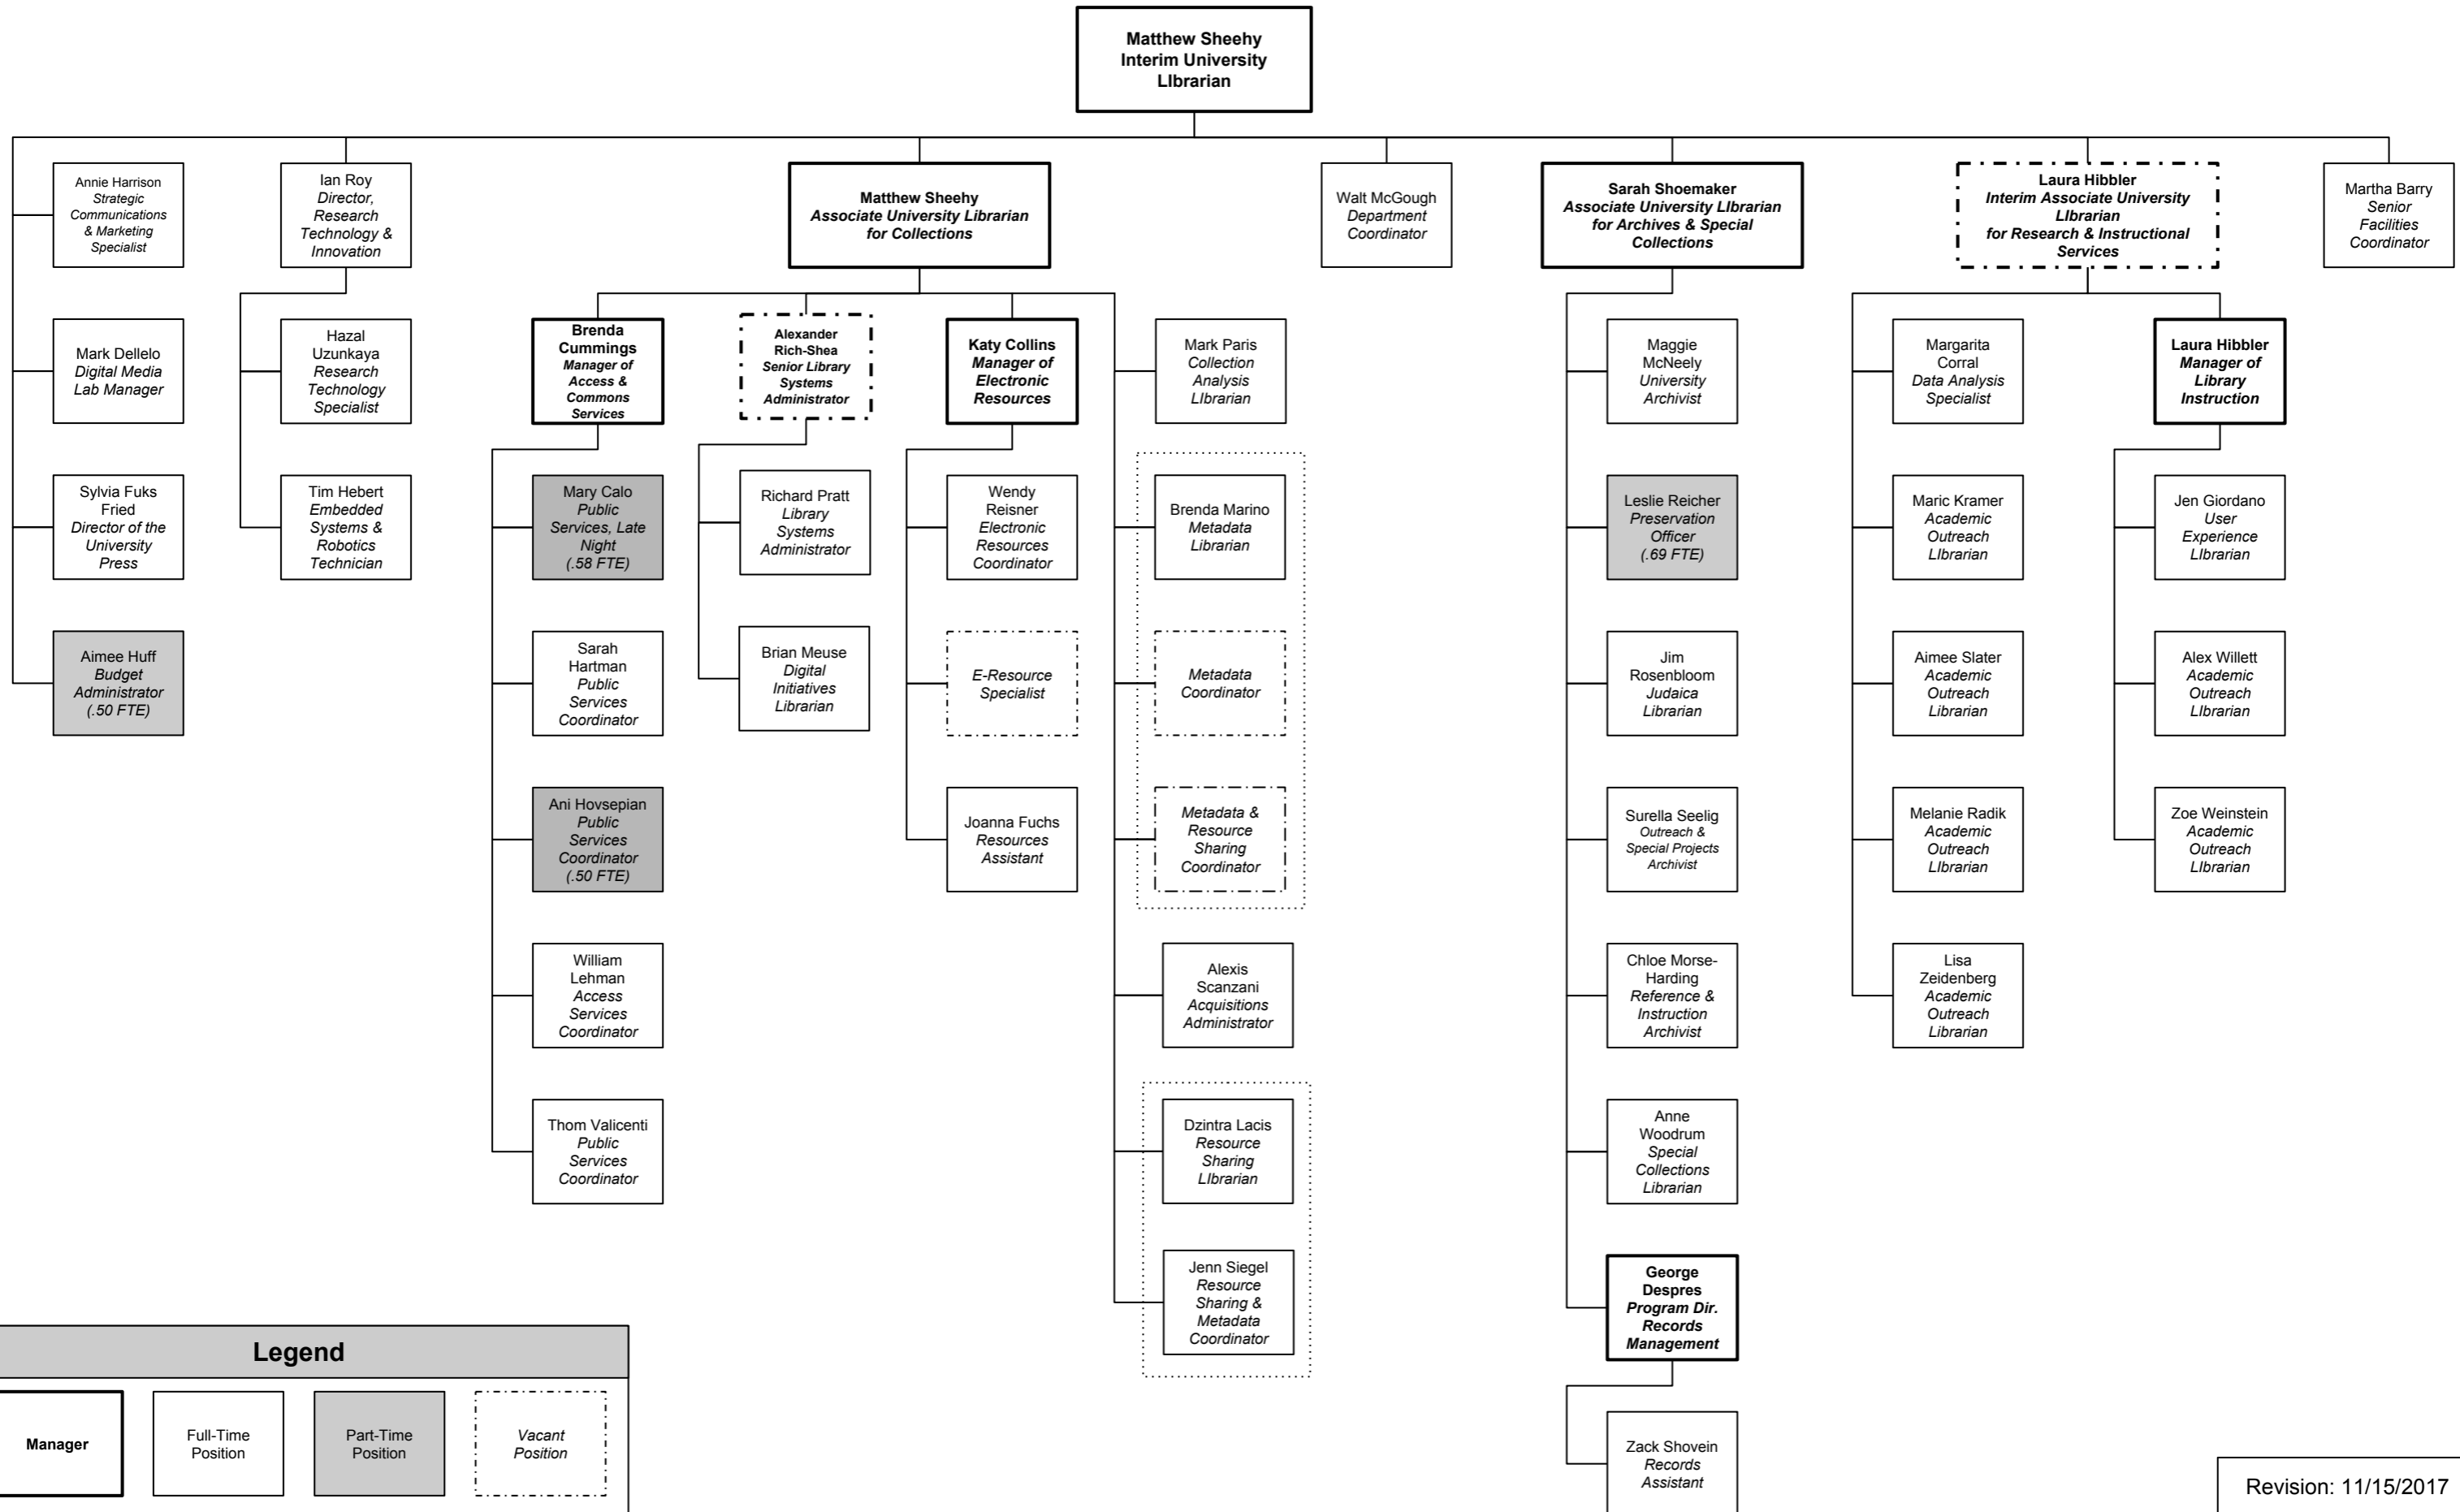

Brandeis Library Services Org Chart

Legend			
Manager	Full-Time Position	Part-Time Position	Vacant Position